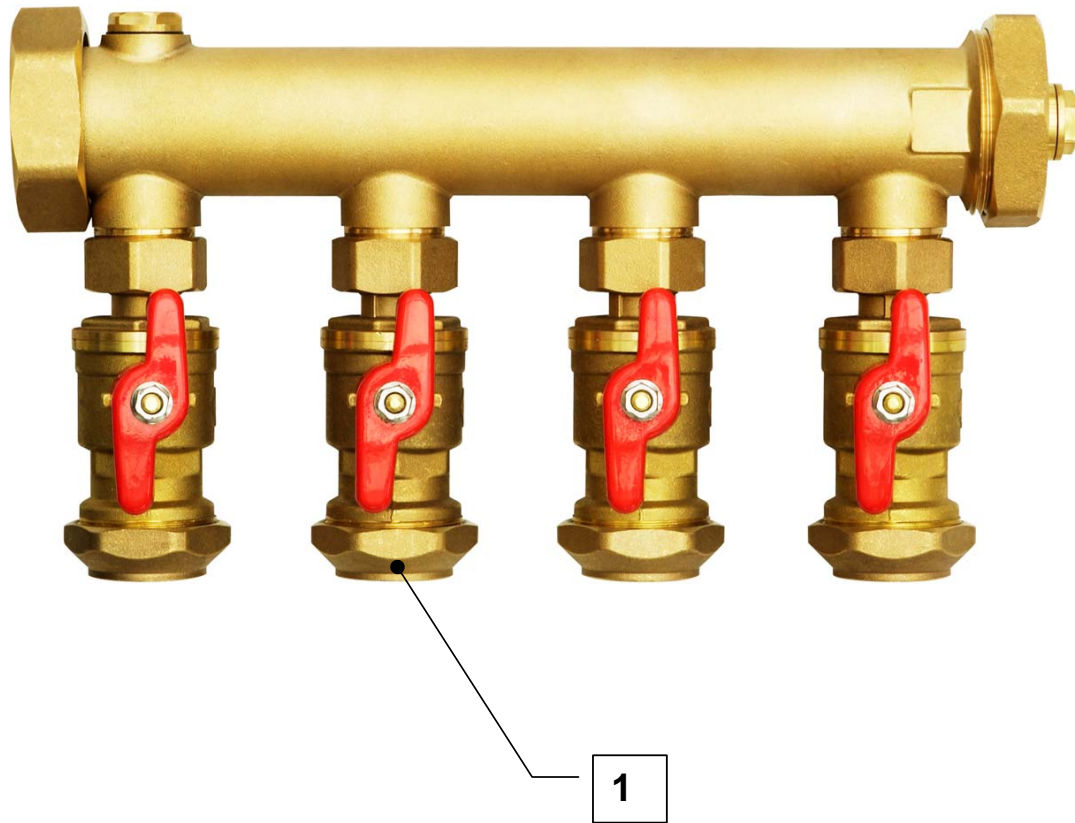

Spare parts list

Brand: Dimplex

Type: SVT 400KV

Part number: 363880

Position	Description	Part number	Serv. ind.
1	Ball valve with compression fitting	4522254361	

Note: The filter drier must always be exchanged when soldering work is carried out in the refrigerant circuit.

Images are intended for identifying the item in the spare parts list and may differ from the actual technical design.