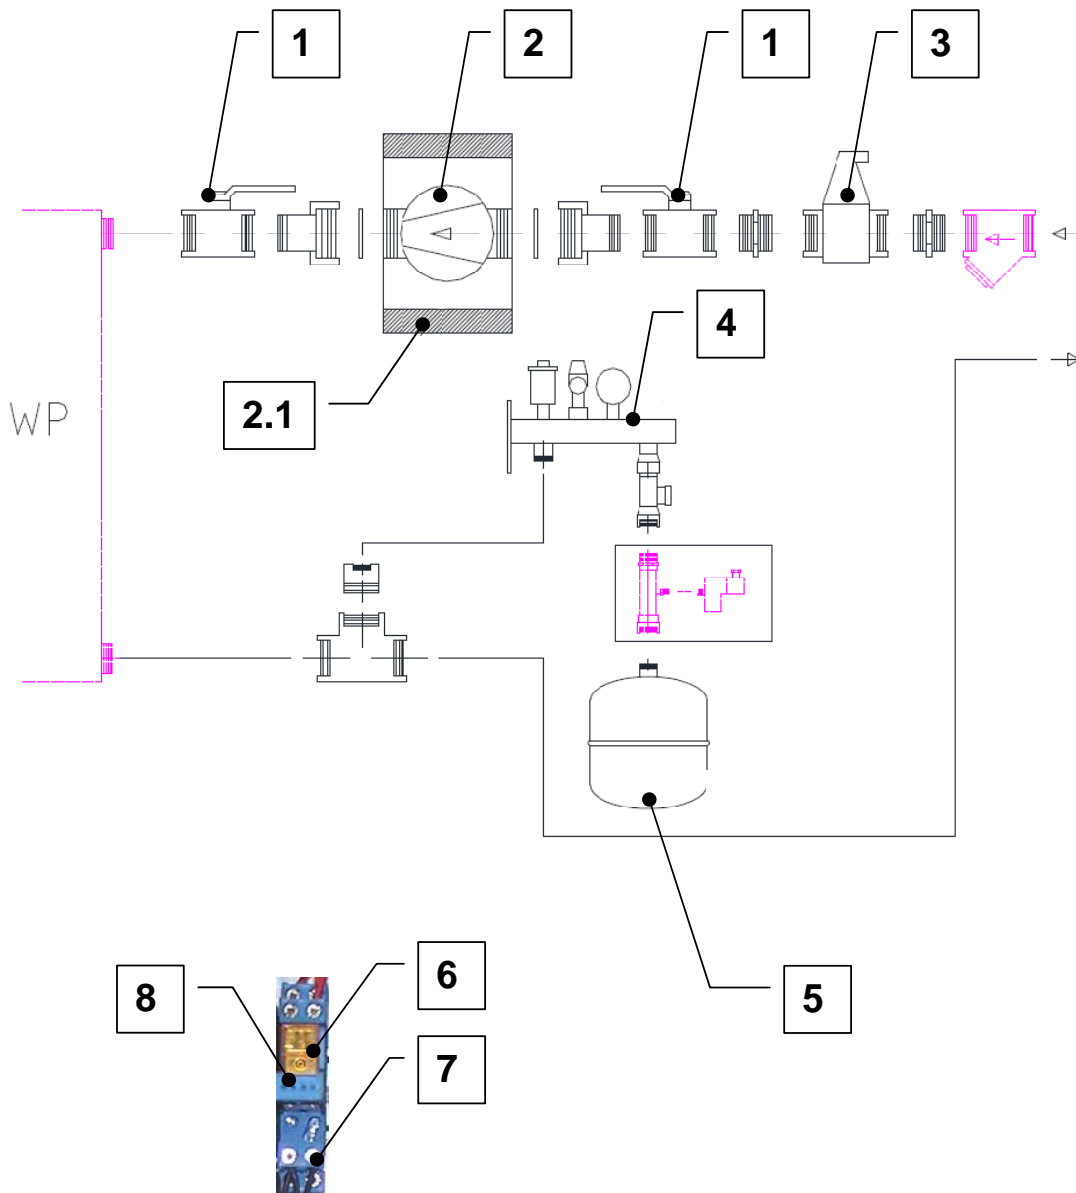

Spare parts list

Brand: Dimplex

Type: SZB 180E

Part number: 365990

Position	Description	Part number	Serv. ind.
1	Ball valve 1 1/2"	4522254207	
2	Brine pump DN 32	4521154189	
2.1	Insulation for brine pump	4522354123	
3	Main breather	4522254336E	
4	Safety module	4522254360E	
5	Expansion vessel 18L	4522254335E	
6	Relay	4521374111E	
7	Socket	4521374112E	
8	Retaining clip	4522254246E	

X.1: Component of a spare part

Note: The filter drier must always be exchanged when soldering work is carried out in the refrigerant circuit.

Images are intended for identifying the item in the spare parts list and may differ from the actual technical design.