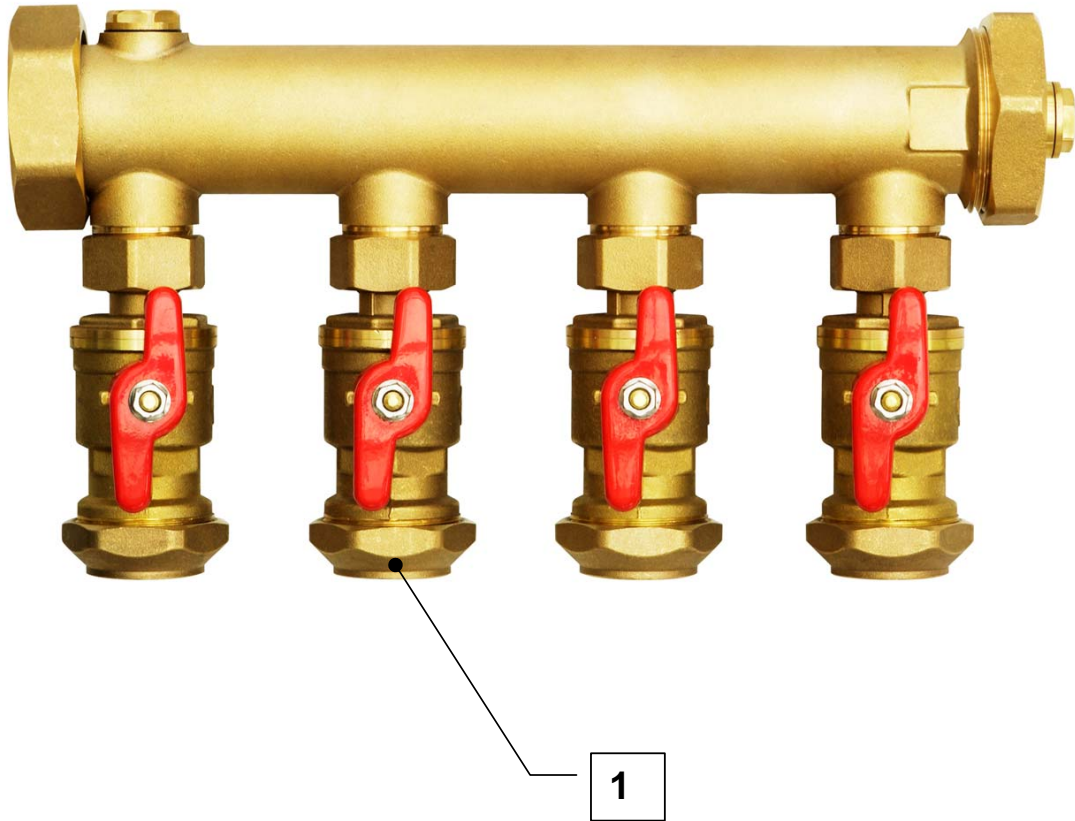

Spare parts list

Brand: Dimplex

Type: SVT 300KV

Part number: 363870

Position	Description	Part number	Serv. ind.
1	Ball valve with compression fitting	4522254361	

Note: The filter drier must always be exchanged when soldering work is carried out in the refrigerant circuit.

Images are intended for identifying the item in the spare parts list and may differ from the actual technical design.