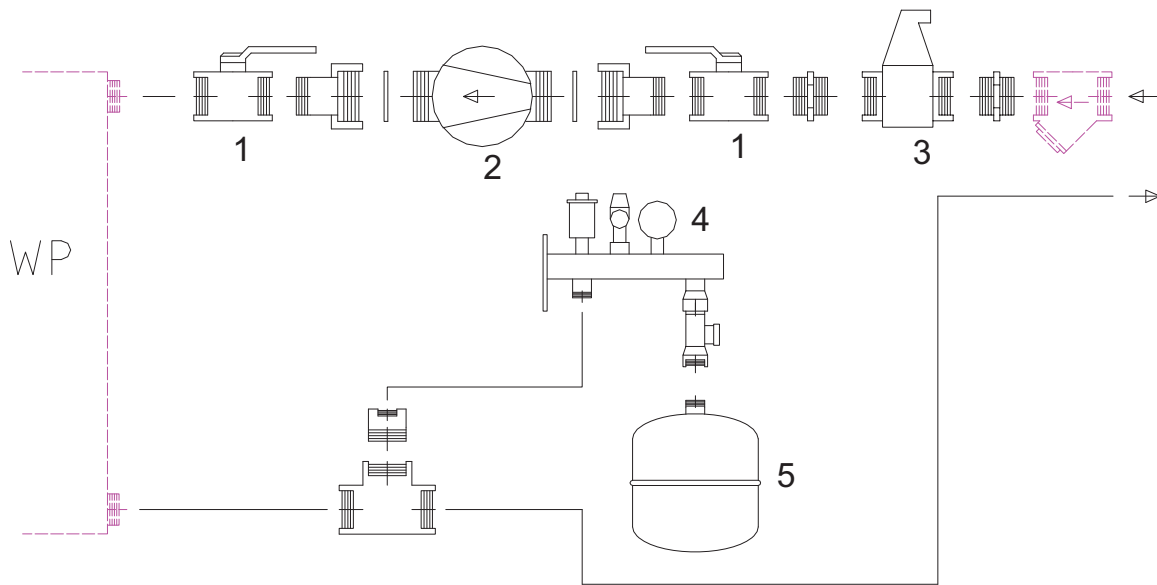

Spare parts list

Brand: Dimplex

Type: SZB 220E

Part number: 362840

Position	Description	Part number	Serv. ind.
1	Ball valve 1 1/2"	4522254207	
2	Brine pump top Para 30/1-12	4521154190	
3	Main breather	4522254336E	
4	Safety module	4522254360E	
5	Expansion vessel 18L	4522254335E	

Note: The filter drier must always be exchanged when soldering work is carried out in the refrigerant circuit.

Images are intended for identifying the item in the spare parts list and may differ from the actual technical design.