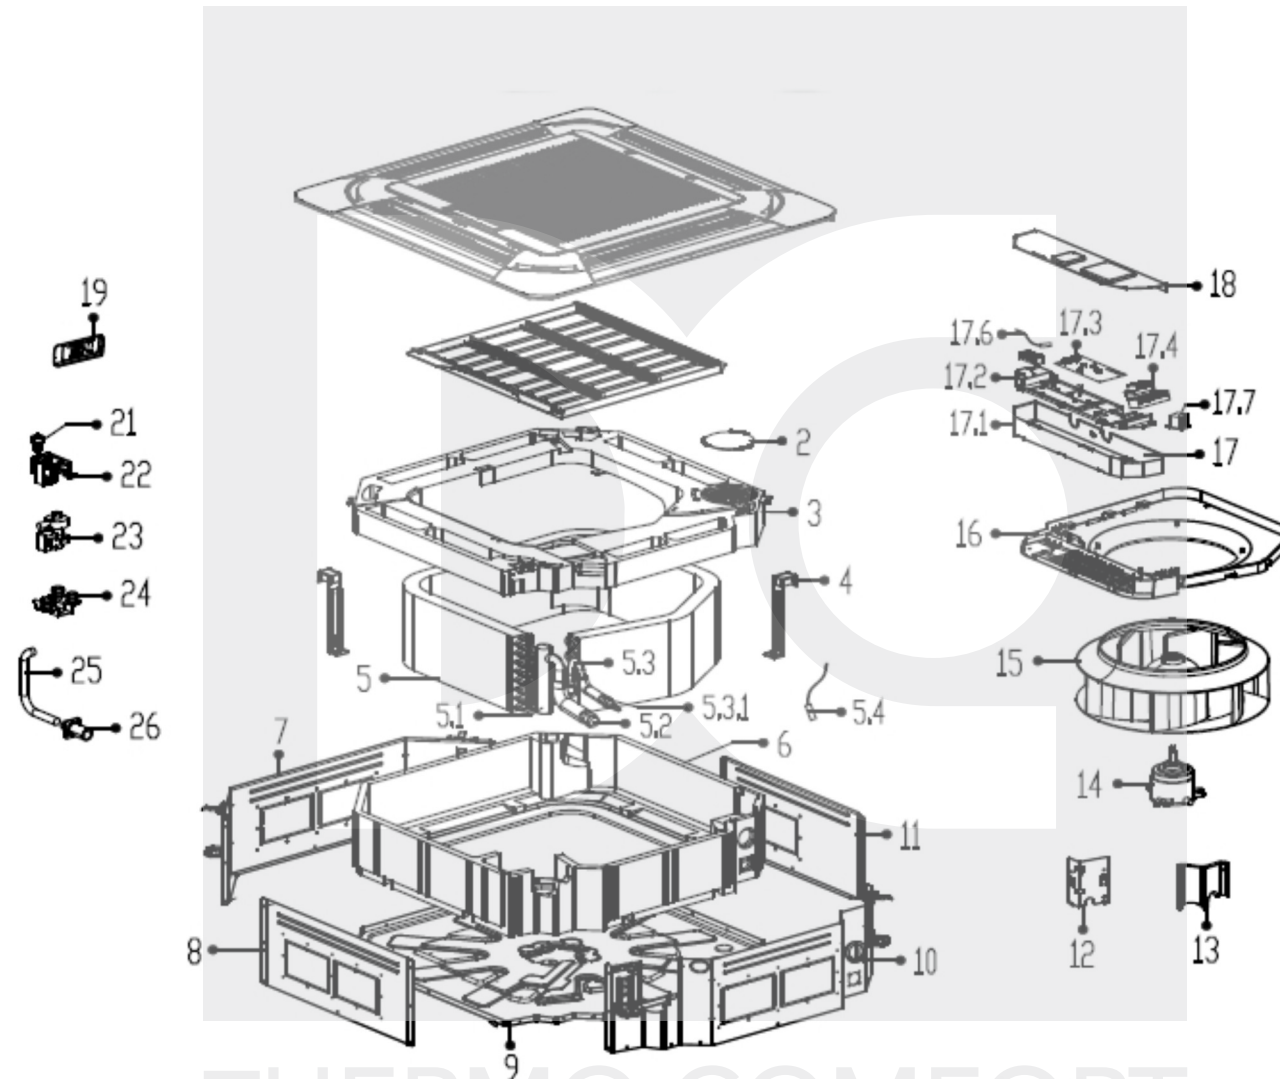

KCIS71DN10

62225-11056909

THERMO COMFORT

Sale Model :

Factory Model :

Product Name :

Power Supply :

MCD-24HRFN1-QRD0

EU-KFR71Q4/BP3N1Y-D(RD0)

62225-11056909

220-240V~ 50Hz 1Phase

KCIS71DN10 62225-11056909

Positie	Omschrijving	Code Engels	Leveranciersnummer	Extra info
2	Cover		12122500000025	
3	Foam tray assembly for condenser water		12822500000059	
4	Evaporator fixing hanger		12222500000092	
5	Evaporator assembly		15822500000016	
5.1	Output pipe assembly		15122500000203	
5.2	Copper nut		15500406000003	TLM-D04
5.3	Input pipe assembly		15122500000298	
5.3.1	Copper nut		15500406000010	TLM-B02
5.4	Pipe temperature sensor assembly		11201007000136	CGQ-WD/GW4100-L850-SMP3B-P800
5.4	Pipe temperature sensor assembly		11201007000266	CGQ-WD/GW4100-L1400-XAP2-P1220-R150
6	Base foam assembly		12822500000015	
7	Board assembly III		12222500000144	
8	Board assembly I		12222500000230	
9	Chassis assembly		12222500000122	
10	Board assembly II		12222500000137	
11	Board assembly c0		12222500000241	
12	Evaporator fixing board		12222500000105	
13	Pipe fixing board assembly		12122500000331	
14	Asynchronous motor		11002015000281	ZKFP-124-8-2
15	Fan assembly		12100103000096	LX-476*160*12-7JN
16	Ventilation assembly		12122500000420	
17	Electronic control box assembly		17222500A01578	
17.1	Electronic control box		12222500000119	
17.2	Insulation plate		12122500000029	
17.3	Main control board assembly		17122500A01188	EU-KFR105Q4/BP3N1Y-D(RD0).JD.Q.NK.NK2.4
17.4	Wire joint		17400401000022	JXZ-AZ3HG1-A(RS9101/YF2001/JX-B-3P)
17.6	Ambient temperature sensor assembly		11201007000283	CGQ-WD/SW4100-L150-SMP2-P110
17.7	Reactance		17400306000070	R05094A
18	Cover of electronic control box I		12222500000162	
21	Water level sensor assembly		11201005000006