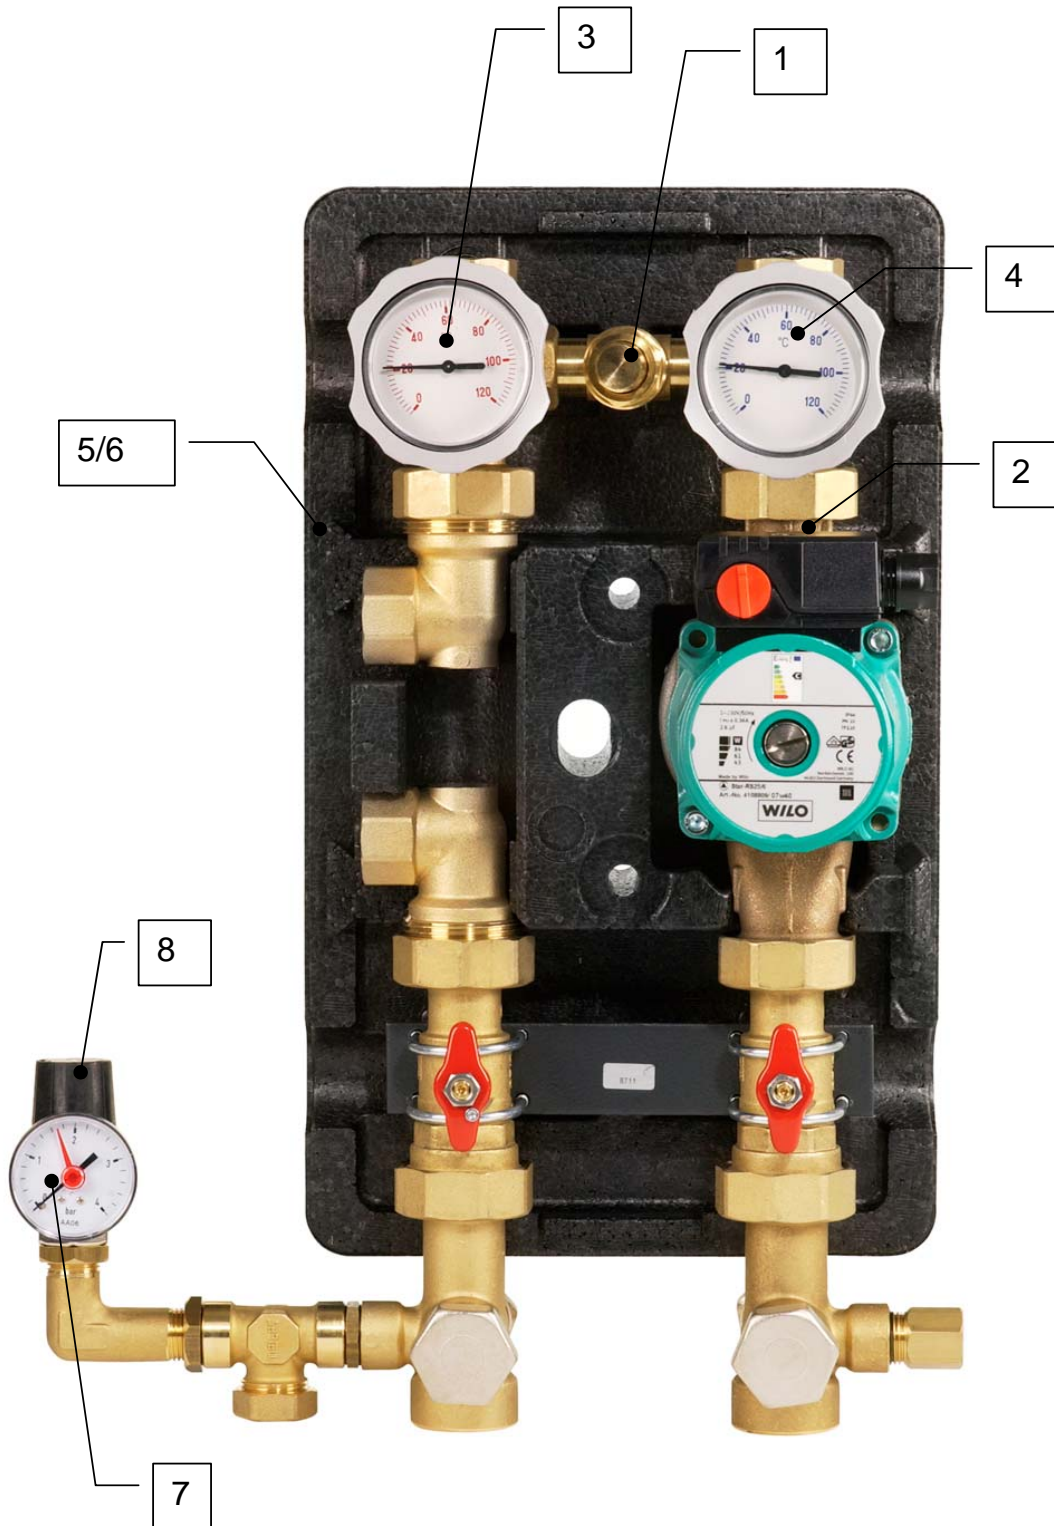

Spare parts list

Brand: Dimplex

Type: KPV 25

Part number: 346590

Position	Description	Part number	Serv. ind.
1	Overflow valve	4521154118E	
2	Check valve	4521154127E	
3	Thermometer, red	4521154119E	
4	Thermometer, blue	4521154120E	
5	Insulation (until PD 2005)	4521154124	
6	Insulation	4521154122E	
7	Pressure gauge	4521584124E	
8	Safety valve	4521154133	

Note: The filter drier must always be exchanged when soldering work is carried out in the refrigerant circuit.

Images are intended for identifying the item in the spare parts list and may differ from the actual technical design.