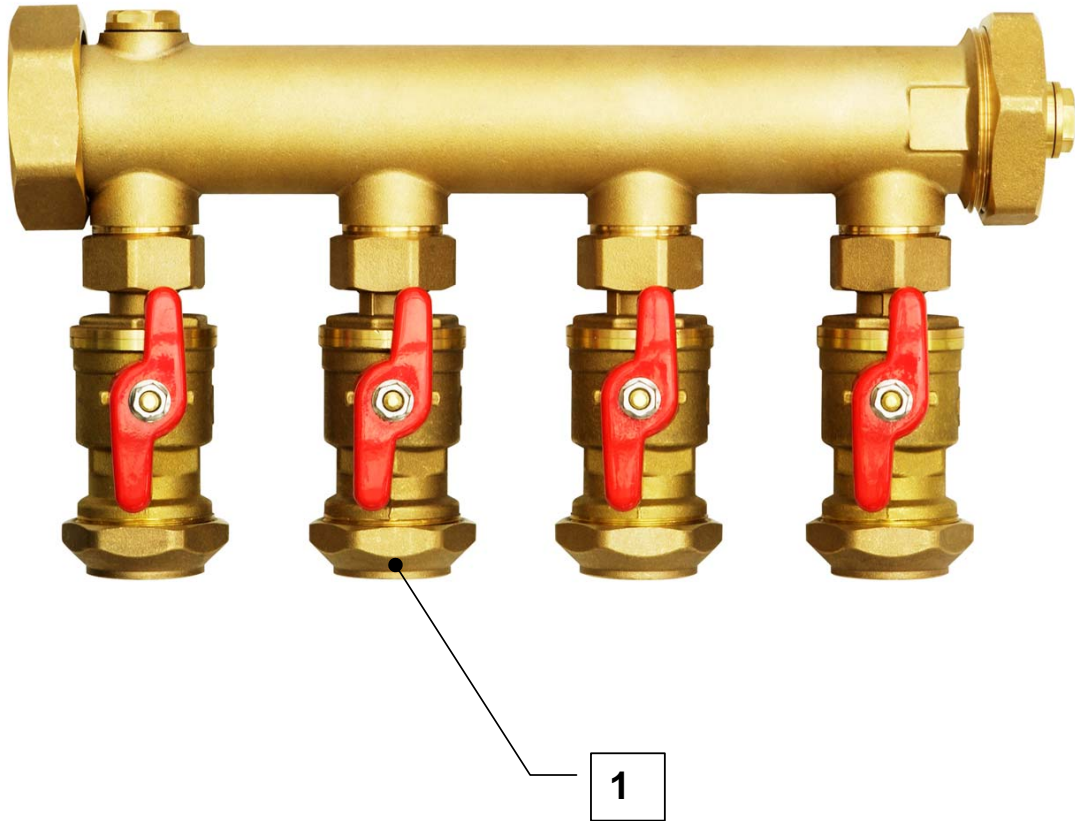

Spare parts list

Brand: Dimplex

Type: SVT 200KV

Part number: 363860

Position	Description	Part number	Serv. ind.
1	Ball valve with compression fitting	4522254361	

Note: The filter drier must always be exchanged when soldering work is carried out in the refrigerant circuit.

Images are intended for identifying the item in the spare parts list and may differ from the actual technical design.