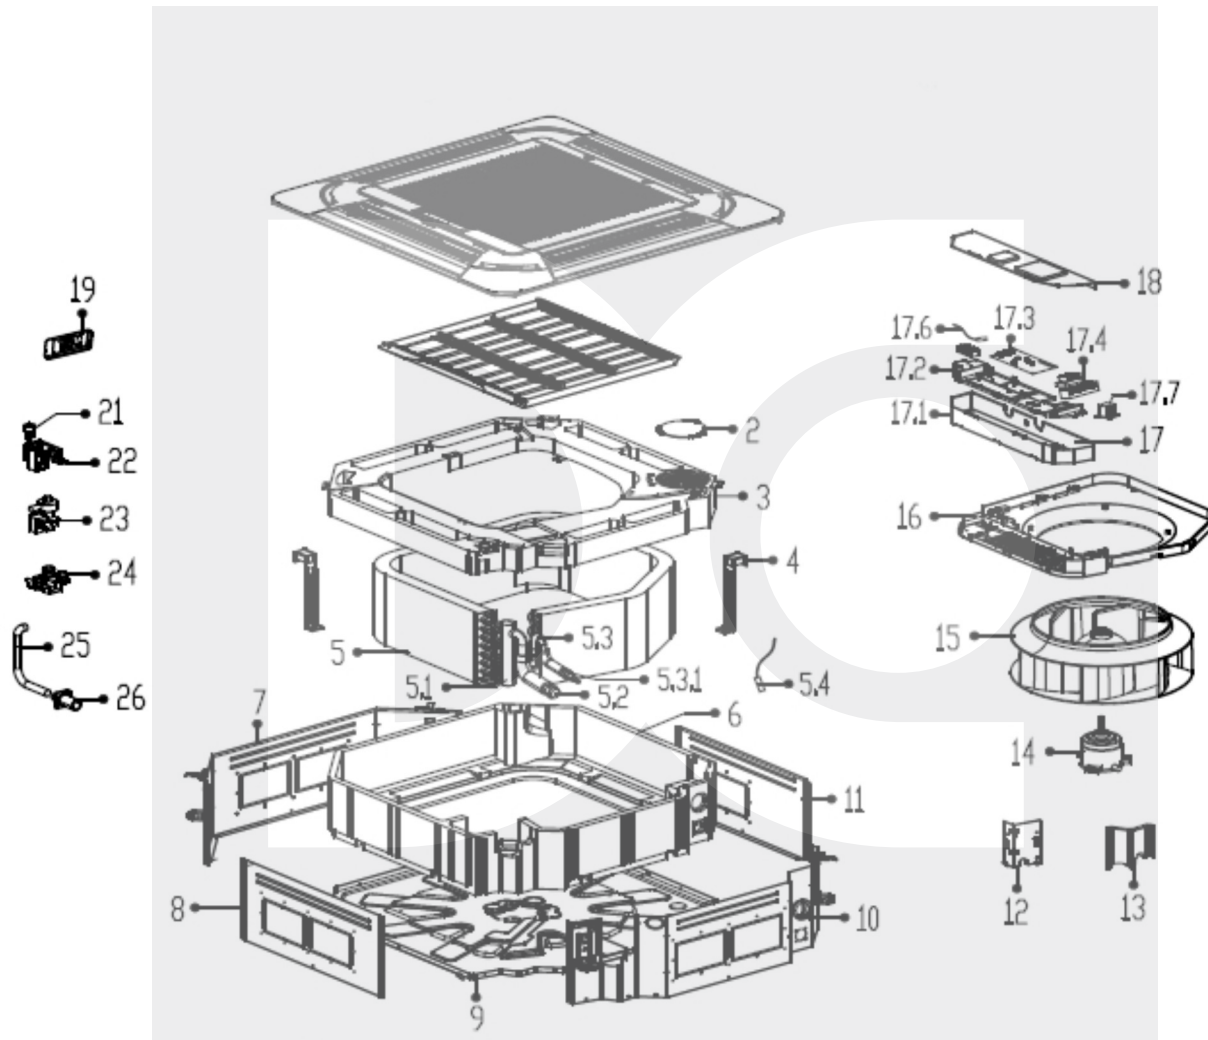

KCIS52DN10

62225-11056907

THERMO COMFORT

www.thermocomfort.be

Sale Model :

Factory Model :

Product Name :

Power Supply :

MCD-18HRFN1-QRDO

EU-KFR53Q4/BP3N1Y-D(RDO)

62225-11056907

220-240V~ 50Hz 1Phase

positie	Omschrijving	Code Engels	Leveranciersnummer	Extra info
2	Cover		12122500000025	
3	Foam tray assembly for condenser water		12822500000066	
4	Evaporator fixing hanger		12222500000084	
5	Evaporator assembly		15822500000146	
5.1	Output pipe assembly		15122500000239	
5.2	Copper nut		15500406000012	TLM-C03
5.3	Input pipe assembly		15122500000264	
5.3.1	Copper nut		15500406000016	TLM-A01
5.4	Pipe temperature sensor assembly		11201007000136	CGQ-WD/GW4100-L850-SMP3B-P800
5.4	Pipe temperature sensor assembly		11201007000266	CGQ-WD/GW4100-L1400-XAP2-P1220-R150
6	Base foam assembly		12822500000014	
7	Board assembly III		12222500000159	
8	Board assembly I		12222500000232	
9	Chassis assembly		12222500000122	
10	Board assembly II		12222500000135	
11	Board assembly cō		12222500000238	
12	Evaporator fixing board		12222500000106	
13	Pipe fixing board assembly		12122500000331	
14	Asynchronous motor		11002015000173	ZKFP-42-8-1
15	Fan assembly		12100103000040	LX-460*128*12-7N
16	Ventilation assembly		12122500000591	
17	Electronic control box assembly		17222500A01578	
17.1	Electronic control box		12222500000119	
17.2	Insulation plate		12122500000029	
17.3	Main control board assembly		17122500A01188	EU-KFR105Q4/BP3N1Y-D(RD0).JD.Q.NK.NK2.4
17.4	Wire joint		17400401000022	JXZ-AZ3HG1-A(RS9101/YF2001/JX-B-3P)
17.6	Ambient temperature sensor assembly		11201007000283	CGQ-WD/SW4100-L150-SMP2-P110
17.7	Reactance		17400306000070	R05094A
18	Cover of electronic control box I		12222500000162	
21	Water level sensor assembly		11201005000006